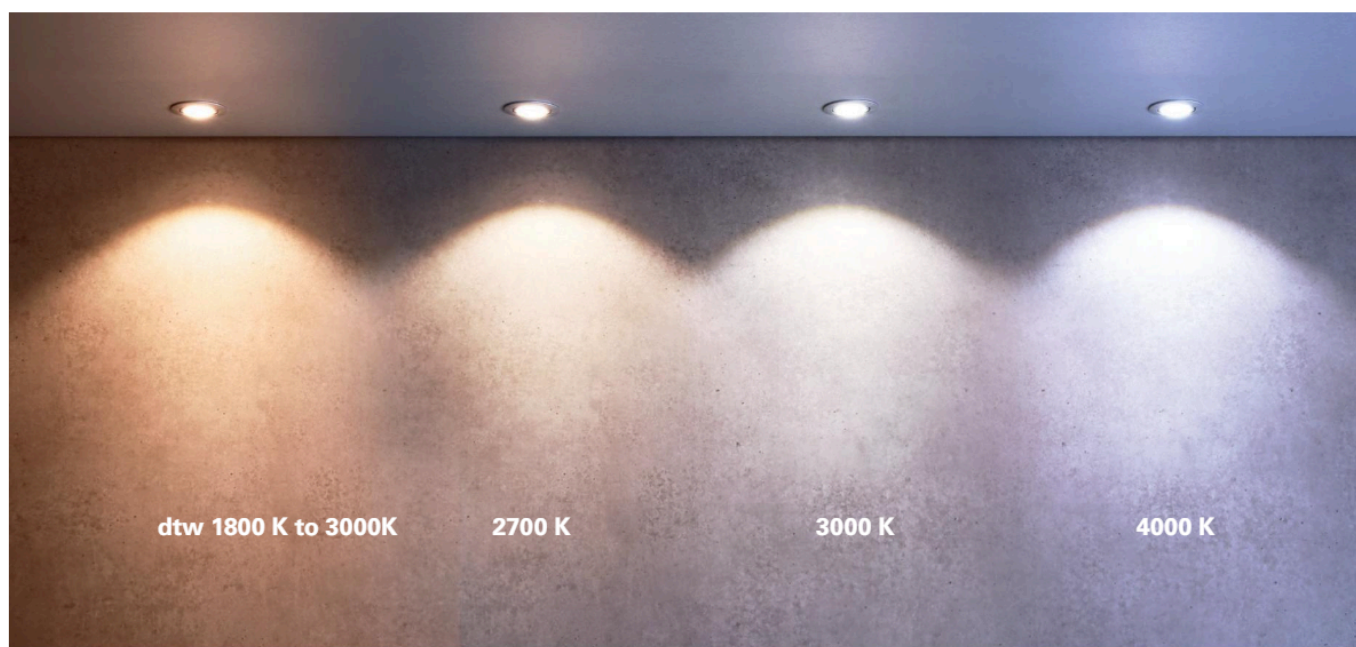

THE RIGHT SOLUTION FOR EVERY APPLICATION

The DIONE recessed spotlights are available in the light colours 2,700K, 3,000K, 4,000K and as a dim-to-warm version [1,800-3,000K]. In addition to the IP20 version, an IP44 version is also available, making the DIONE suitable for bathrooms and other damp rooms indoors.

SAVES TIME DURING ASSEMBLY

quick-release fastener,
optionally fixable with screw

3-pole plug-in terminals
for rigid and flexible cables up to 1.5 mm² NYM

through-wiring possible

tool-free assembly and press-fit strain relief