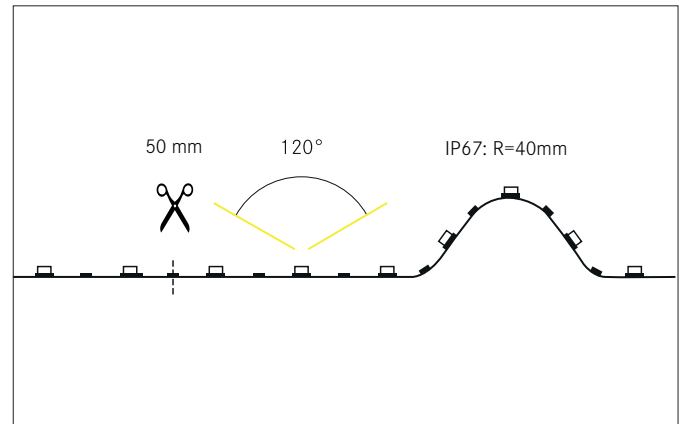

**QUALITYFLEX COB-Sauna LED flex lighting, 5 m, CRI > 90, 10 W/m,****IP67**

Article no. 15666003

Light.  
For Generations.**Tender**

LED flex lighting, 5 m, CRI > 90, 10 W/m, IP67, white, 3.000K, CRI > 90. LED flex lighting Length: 5000.0 mm Lamp power per meter: 10.0 W/m, Luminous flux per meter: 900.0 lm/m, Degree of protection: IP67, Protection class: III, Voltage: 24V DC, Beam angle: 120.0 °, 480 LEDs per meter, Chip distance (Short Pitch) : 2,08mm. For individual application, the LED flex board can be used all 50 mm be cut back. If the LED flex board is shortened, the IP protection must be restored by the customer. The maximum system length of 5.000mm must not be exceeded with one feed-in.

**QUALITYFLEX COB-Sauna LED flex lighting, 5 m, CRI > 90, 10 W/m, IP67**

Article no. 15666003

Light.  
For Generations.

Article data	
Article no.	15666003
GTIN	4251433981107
Series name	QUALITYFLEX COB-Sauna
Short description	LED flex lighting, 5 m, CRI > 90, 10 W/m, IP67
Colour	White
Length	5,000 mm
Width	12 mm
Height	5.5 mm
Scope of delivery	incl. 3 pieces „End cap IP65” incl. 15 pieces of mounting clips and 30 pieces of screws incl. 1 piece connection cable 30cm long connection cable, red = „+” black = „-”  Back adhesive strip „TESA 4965”
Weight	0.470 kg
Length of the connection line	300 mm
Conformance	CE, UKCA

Operating technology of the luminaire	
System output	50 W
Lamp power per meter	10 W/m
Voltage type	DC
DC nominal voltage max	24 V
Lamp	LED
Protection class	III
Degree of protection	IP67
Ambient temperature	-25 °C up to +105 °C
Dimmable	Yes
Wire number	2
Control	Depending on driver
Length of the connection line	300 mm
Cable assignment	red = + pole black = - pole
Design of the connecting cable	one-sided
Bulb change possible	No
Rated life time L70/B50 at 25 °C	50,000 h
Rated life time L80/B10 at 25 °C	36.000 h
Energy efficiency class	F