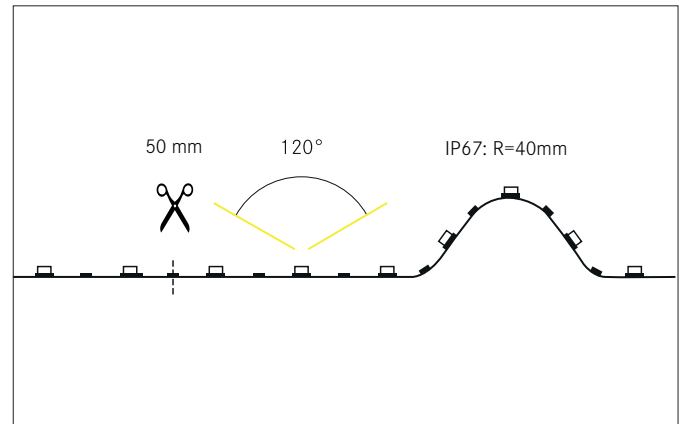

QUALITYFLEX COB-Sauna LED flex lighting, 5 m, CRI > 90, 10 W/m,

IP67

Article no. 15666027

Light.
For Generations.

Tender

LED flex lighting, 5 m, CRI > 90, 10 W/m, IP67, white, 2.700K, CRI > 90. LED flex lighting Length: 5000.0 mm Lamp power per meter: 10.0 W/m, Luminous flux per meter: 840.0 lm/m, Degree of protection: IP67, Protection class: III, Voltage: 24V DC, Beam angle: 120.0 °, 480 LEDs per meter, Chip distance (Short Pitch) : 2,08mm. For individual application, the LED flex board can be used all 50 mm be cut back. If the LED flex board is shortened, the IP protection must be restored by the customer. The maximum system length of 5.000mm must not be exceeded with one feed-in.

QUALITYFLEX COB-Sauna LED flex lighting, 5 m, CRI > 90, 10 W/m, IP67

Article no. 15666027

Light.
For Generations.

Article data	
Article no.	15666027
GTIN	4251433957867
Series name	QUALITYFLEX COB-Sauna
Short description	LED flex lighting, 5 m, CRI > 90, 10 W/m, IP67
Colour	White
Length	5,000 mm
Width	12 mm
Height	5.5 mm
Scope of delivery	incl. 3 pieces „End cap IP65” incl. 15 pieces of mounting clips and 30 pieces of screws incl. 1 piece connection cable 30cm long connection cable, red = „+” black = „-” Back adhesive strip „TESA 4965”
Weight	0.472 kg
Length of the connection line	300 mm
Conformance	CE, UKCA

Operating technology of the luminaire	
System output	50 W
Lamp power per meter	10 W/m
Voltage type	DC
DC nominal voltage max	24 V
Lamp	LED
Protection class	III
Degree of protection	IP67
Ambient temperature	-25 °C up to +105 °C
Dimmable	Yes
Wire number	2
Control	Depending on driver
Length of the connection line	300 mm
Cable assignment	red = + pole black = - pole
Design of the connecting cable	one-sided
Bulb change possible	No
Rated life time L70/B50 at 25 °C	50,000 h
Rated life time L80/B10 at 25 °C	36.000 h
Energy efficiency class	F