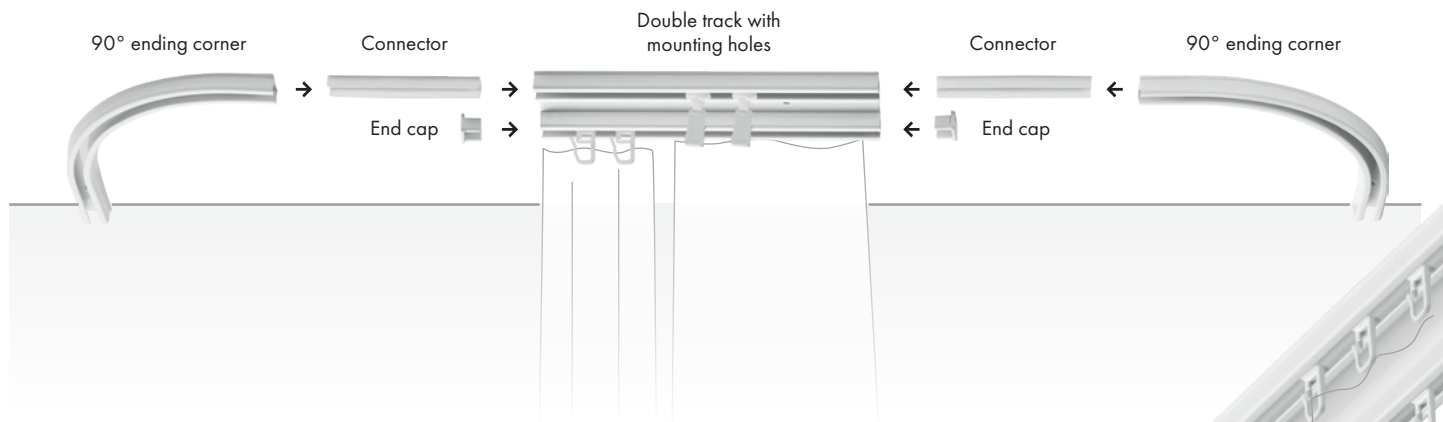

MOUNTING THE RAIL ABOVE THE WINDOW