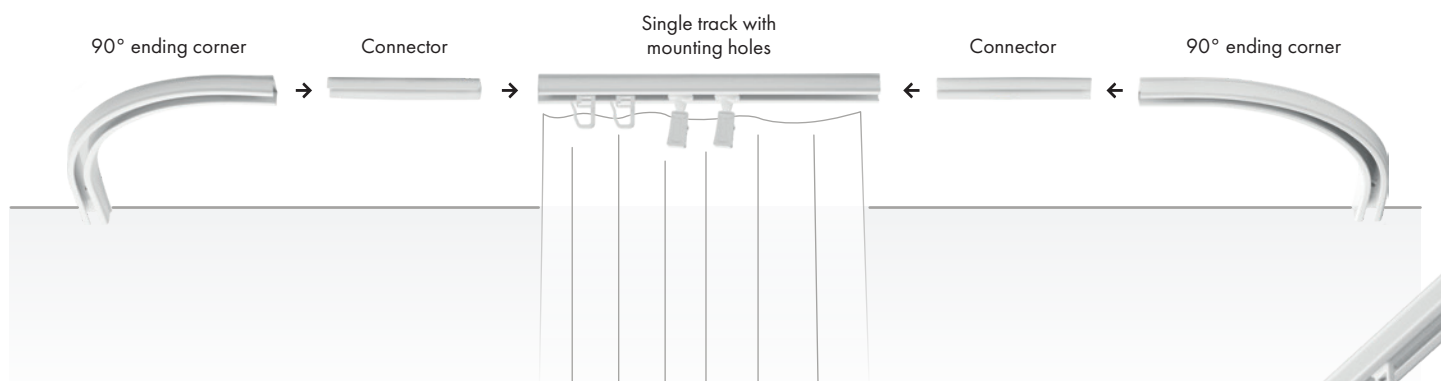

PRIMELINE 1

PRIMELINE 2

PRIMELINE 1

SINGLE TRACK SYSTEM

SPECIFICATION

- Available lengths: 150/ 200/ 250/ 300 cm
- Tracks can be easily cut to size or joined for extended lengths
- Pre-drilled mounting holes: spaced every 50 cm
- Suitable for use with both curtain gliders (hooks) and curtain clips
- Colour: Gloss White – RAL 9016

DIMENSIONS

MOUNTING THE RAIL ABOVE THE WINDOW

MOUNTING THE RAIL IN THE CORNER

PRIMELINE 2

DOUBLE TRACK SYSTEM

SPECIFICATION

- Available lengths: 150/ 200/ 250/ 300 cm
- Tracks can be easily cut to size or joined for extended lengths
- Pre-drilled mounting holes: spaced every 50 cm
- Suitable for use with both curtain gliders (hooks) and curtain clips
- Colour: Gloss White – RAL 9016