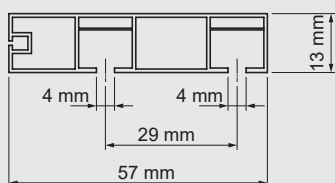

MAIN FEATURES

- Residential use

SMART 2

SMART 2

DOUBLE TRACK SYSTEM

PVC

SPECIFICATION

- Available lengths: 150/ 200/ 250/ 300 cm
- Colours: white
- Available accessories: valances, brackets, and end caps
- Intended use: designed for residential environments and aesthetic interior finishes.

DIMENSIONS

TRACK MOUNTING

DOUBLE TRACKS

SMART 2

SMART 2 - 150 cm
WHITE / 829451

SMART 2 - 200 cm
WHITE / 829383

SMART 2 - 250 cm
WHITE / 829284

SMART 2 - 300 cm
WHITE / 829277