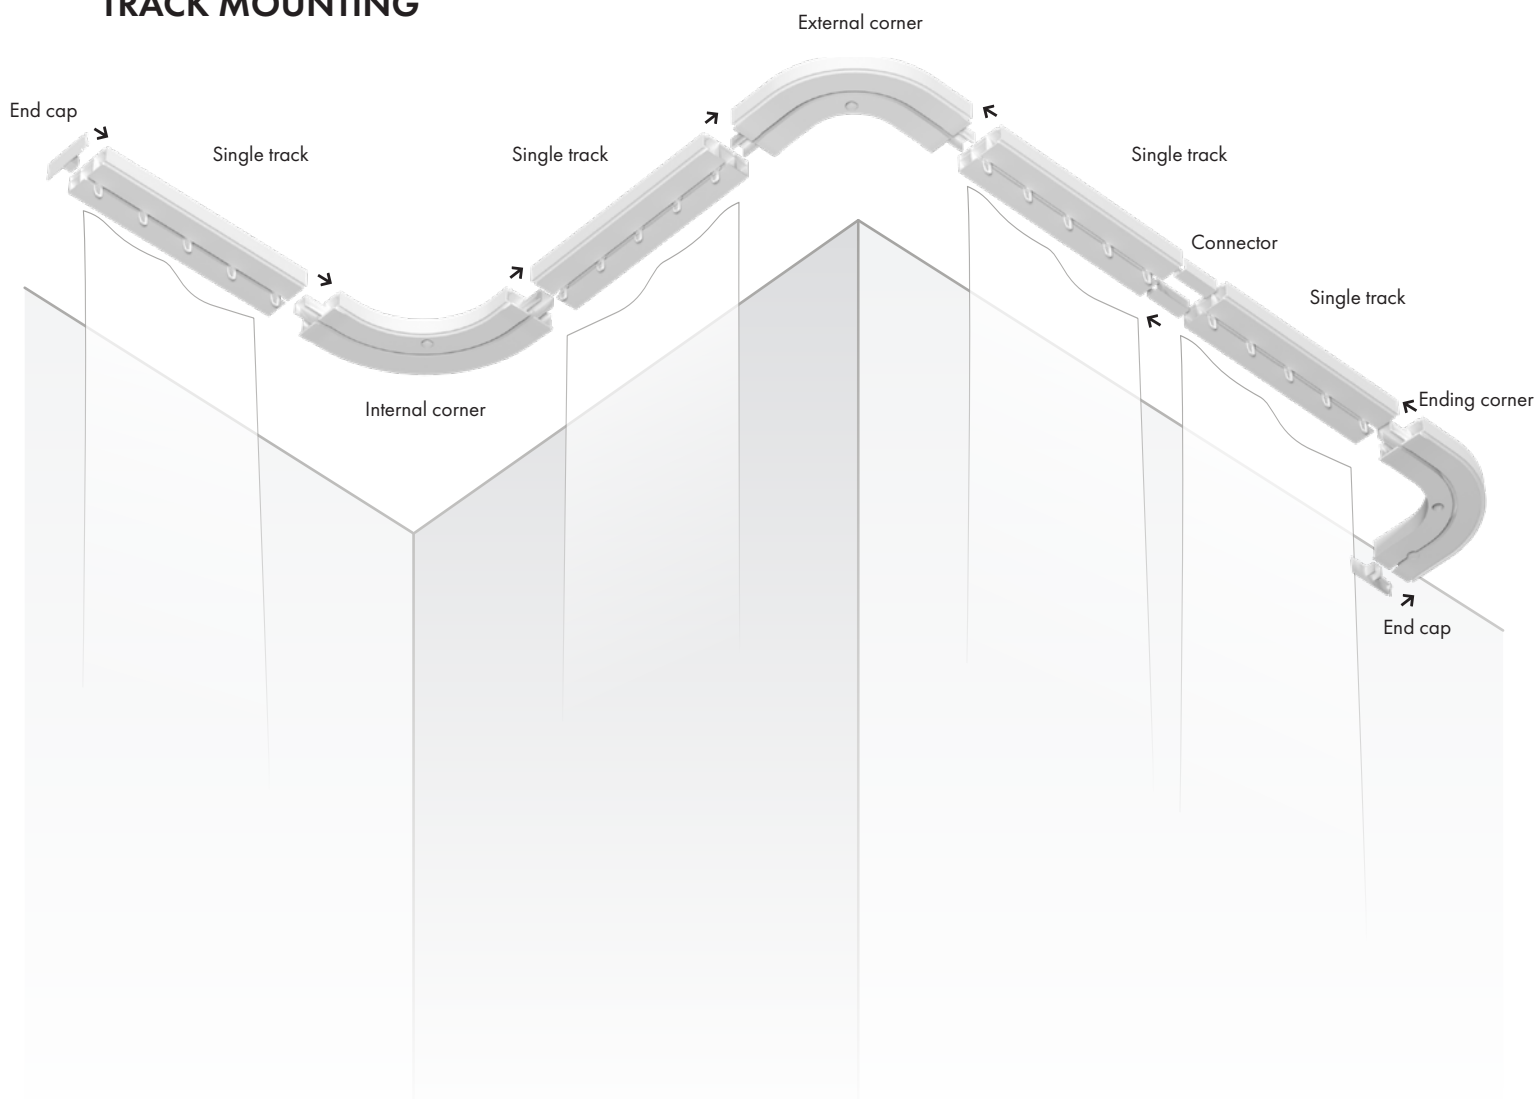

TRACK MOUNTING