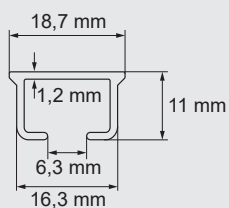

DIMENSIONS

MOUNTING THE RAIL ABOVE THE WINDOW

MOUNTING THE RAIL IN THE CORNER

PRIMELINE 2

DOUBLE TRACK SYSTEM

SPECIFICATION

- Available lengths: 150/ 200/ 250/ 300 cm
- Tracks can be easily cut to size or joined for extended lengths
- Pre-drilled mounting holes: spaced every 50 cm
- Suitable for use with both curtain gliders (hooks) and curtain clips
- Colour: Gloss White – RAL 9016