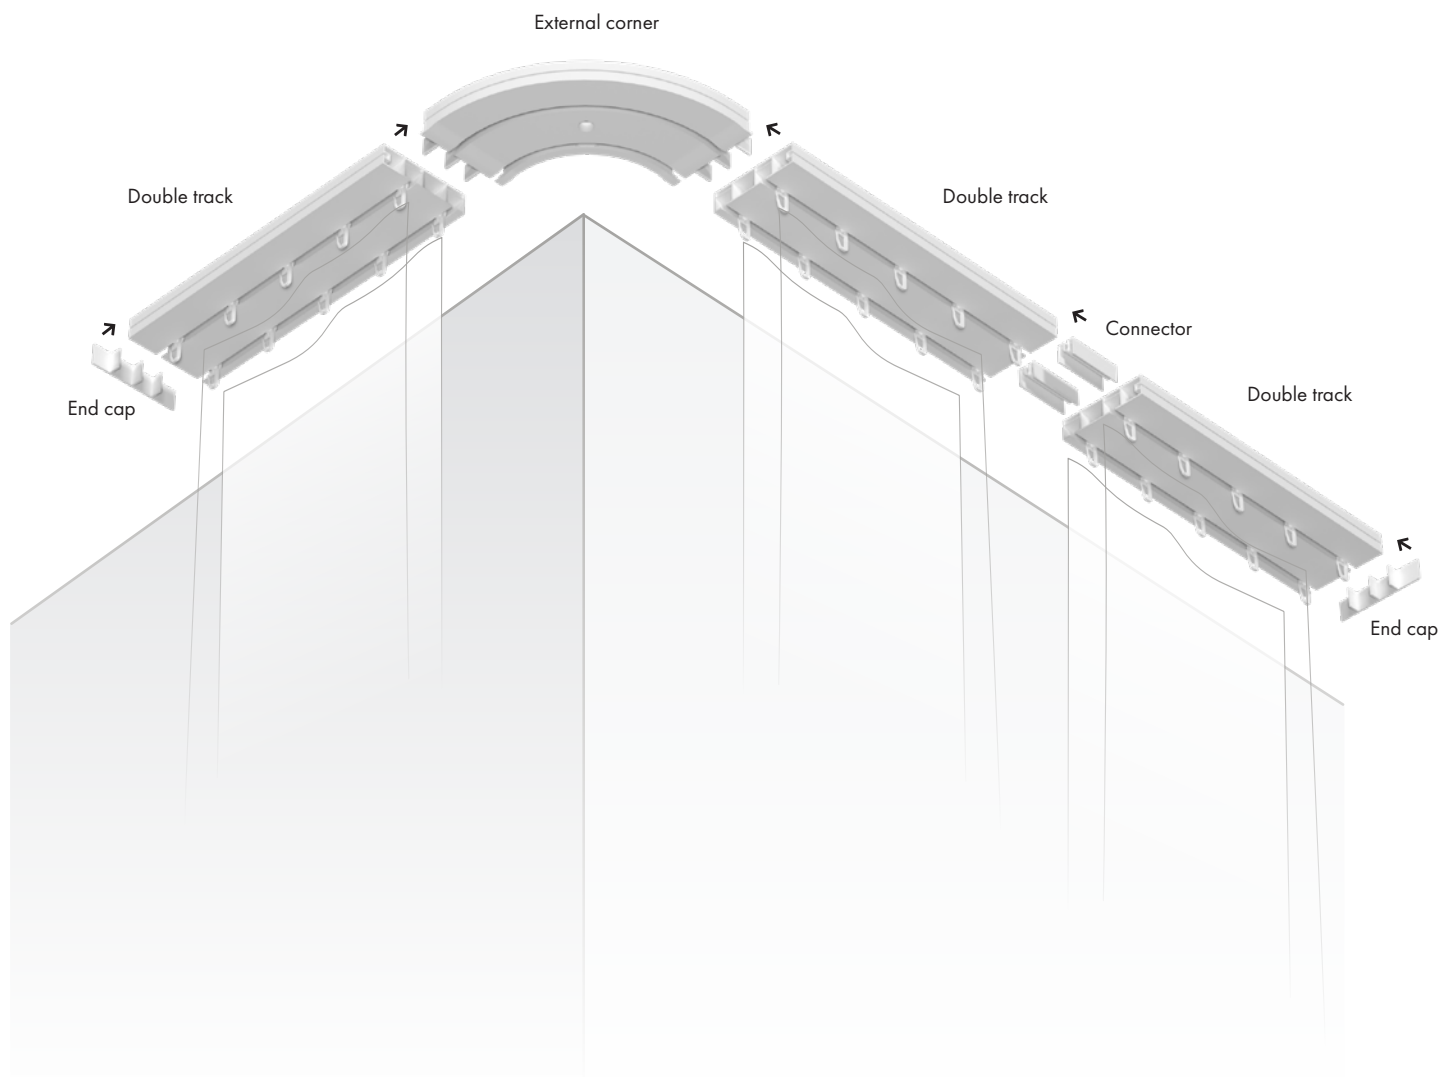

END CAP
PROLINE 2

WHITE / 847134
BLACK / 847141

Cezar®

Perfection in details

PVC curtain track system **SMART**

PVC curtain track system. An affordable, high-quality solution.

The **SMART** curtain track system is crafted from better quality PVC, designed specifically for everyday use in houses and apartments. It is characterised by its clean, aesthetic finish and enhanced durability. Available exclusively in White, the system offers a complete range of accessories—including valances, brackets, and end caps—ensuring a neat and stylish fit for any interior.

MAIN FEATURES

- Residential use

SMART 2

SMART 2

DOUBLE TRACK SYSTEM

PVC

SPECIFICATION

- Available lengths: 150/ 200/ 250/ 300 cm
- Colours: white
- Available accessories: valances, brackets, and end caps
- Intended use: designed for residential environments and aesthetic interior finishes.

DIMENSIONS

TRACK MOUNTING

DOUBLE TRACKS

SMART 2

SMART 2 - 150 cm
WHITE / 829451

SMART 2 - 200 cm
WHITE / 829383

SMART 2 - 250 cm
WHITE / 829284

SMART 2 - 300 cm
WHITE / 829277