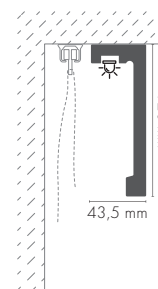

LK-03
664755