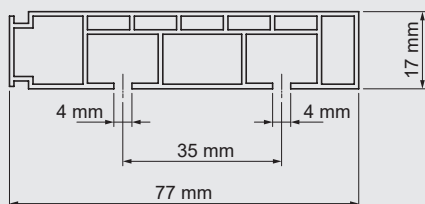

PROLINE 2

DOUBLE TRACK SYSTEM

PVC

SPECIFICATION

- Available lengths: 150/ 200/ 250/ 300 cm
- Colours: white, black
- Complete accessory kit: includes valances, brackets, connectors, and end caps
- Intended use: modern interiors, residential homes, and commercial spaces
- Key advantage: Ability to join sections and customise lengths to fit non-standard window dimensions.

DIMENSIONS