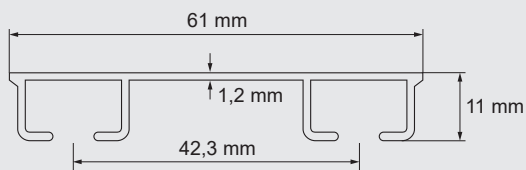

PRIMELINE 2

DOUBLE TRACK SYSTEM

SPECIFICATION

- Available lengths: 150/ 200/ 250/ 300 cm
- Tracks can be easily cut to size or joined for extended lengths
- Pre-drilled mounting holes: spaced every 50 cm
- Suitable for use with both curtain gliders (hooks) and curtain clips
- Colour: Gloss White – RAL 9016

DIMENSIONS