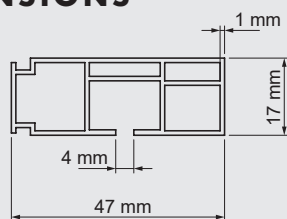

PROLINE 1

PVC

SINGLE TRACK SYSTEM

SPECIFICATION

- Available lengths: 150/ 200/ 250/ 300 cm
- Colours: white
- Complete accessory kit: includes valances, brackets, connectors, and end caps
- Intended use: modern interiors, residential homes, and commercial spaces
- Key advantage: Ability to join sections and customise lengths to fit non-standard window dimensions.

DIMENSIONS