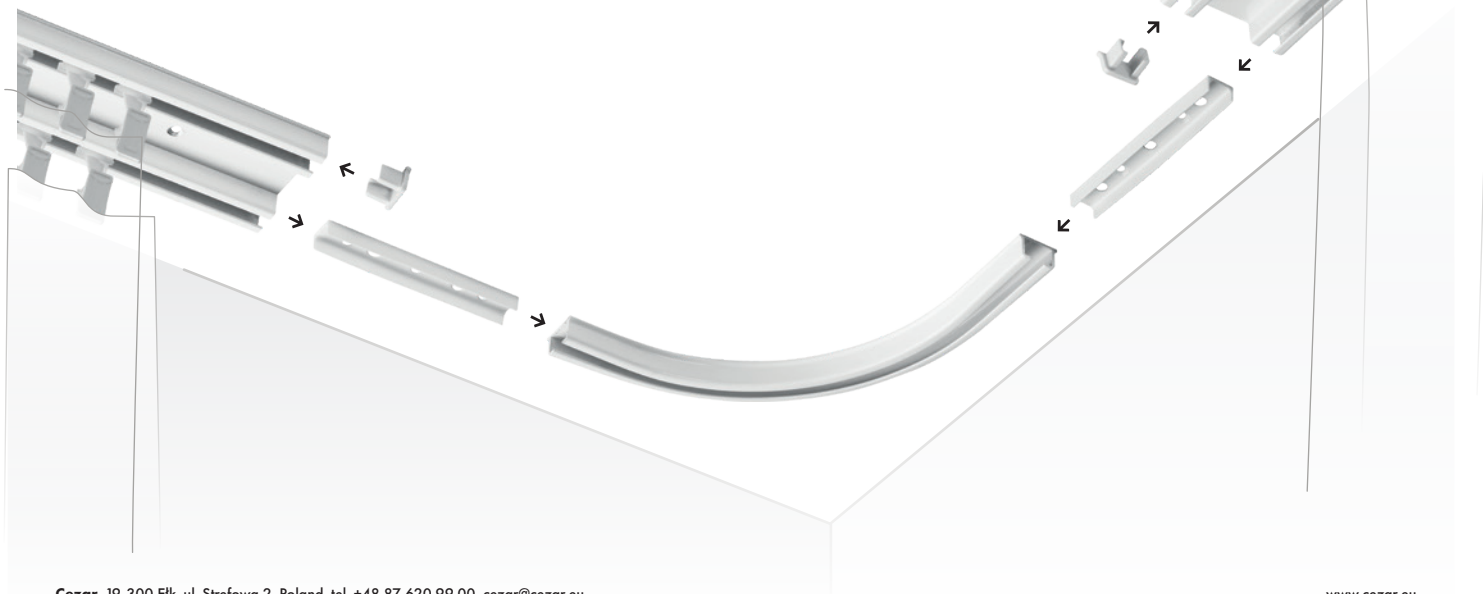

PRIMELINE 1

PRIMELINE 2

PRIMELINE 1

SINGLE TRACK SYSTEM

SPECIFICATION

- Available lengths: 150/ 200/ 250/ 300 cm
- Tracks can be easily cut to size or joined for extended lengths
- Pre-drilled mounting holes: spaced every 50 cm
- Suitable for use with both curtain gliders (hooks) and curtain clips
- Colour: Gloss White – RAL 9016

DIMENSIONS

MOUNTING THE RAIL ABOVE THE WINDOW

MOUNTING THE RAIL IN THE CORNER

PRIMELINE 2

DOUBLE TRACK SYSTEM

SPECIFICATION

- Available lengths: 150/ 200/ 250/ 300 cm
- Tracks can be easily cut to size or joined for extended lengths
- Pre-drilled mounting holes: spaced every 50 cm
- Suitable for use with both curtain gliders (hooks) and curtain clips
- Colour: Gloss White – RAL 9016

DIMENSIONS

MOUNTING THE RAIL ABOVE THE WINDOW

MOUNTING THE RAIL IN THE CORNER

**SINGLE TRACK SETS
WITH ACCESSORIES**

PRIMELINE 1

PRIMELINE 1 - 150 cm
WHITE / 835780

PRIMELINE 1 - 200 cm
WHITE / 835797

PRIMELINE 1 - 250 cm
WHITE / 835803