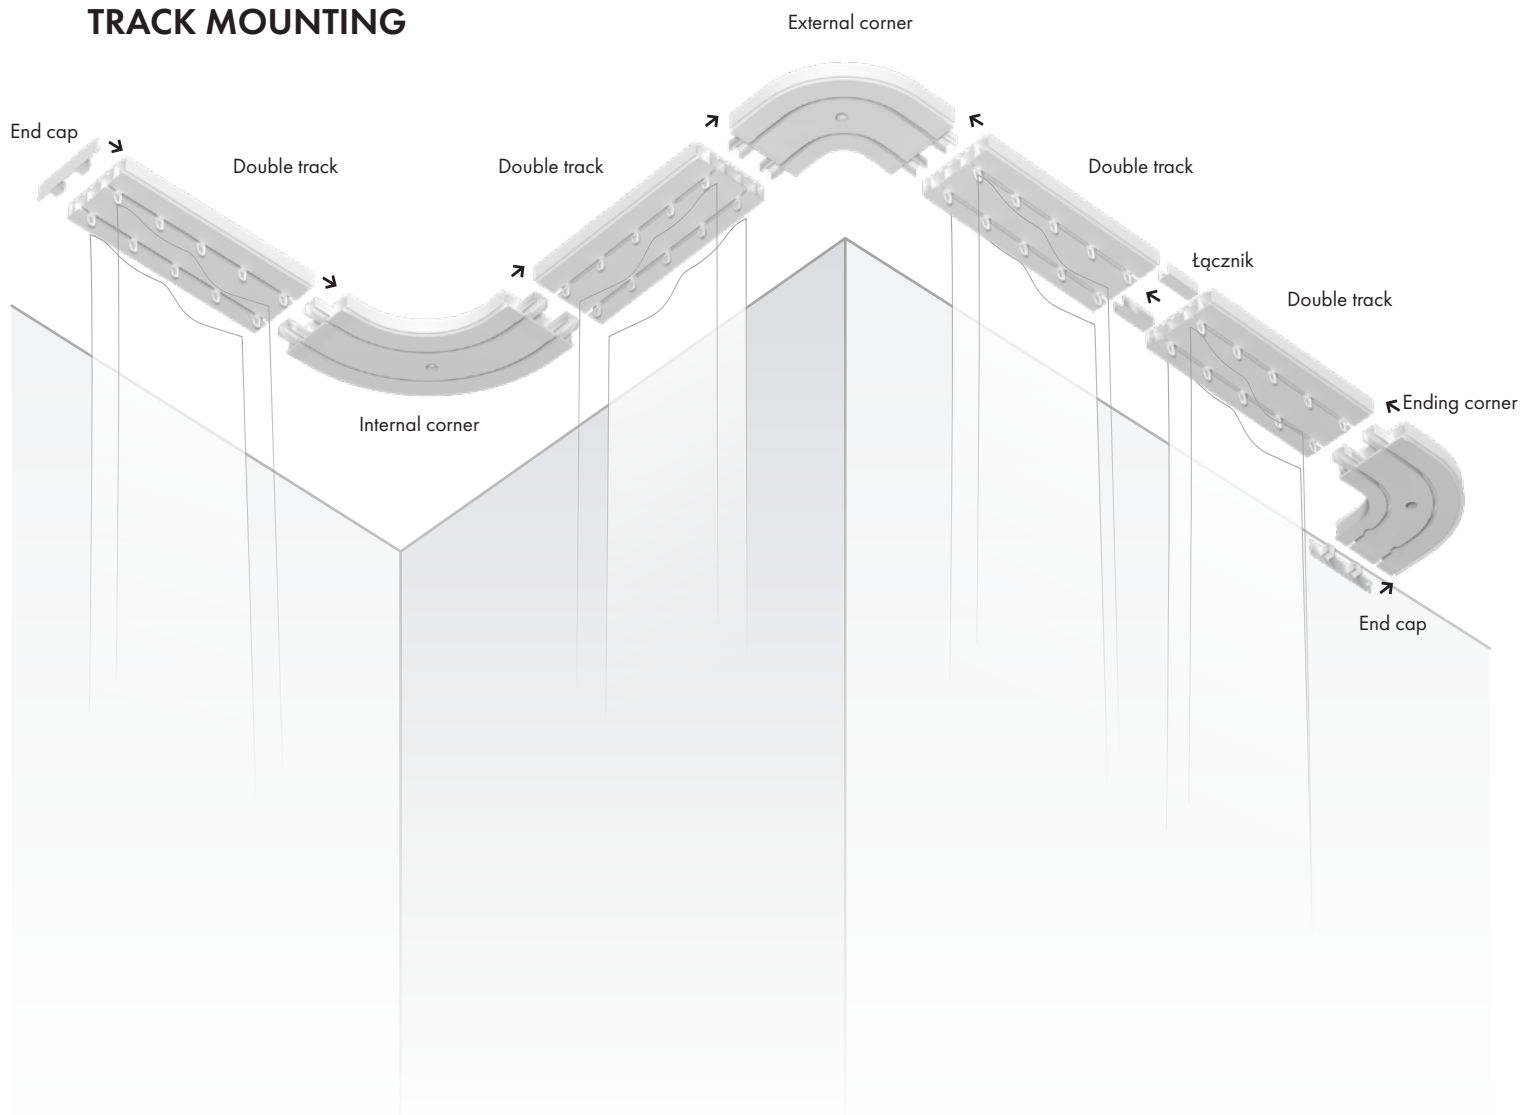

TRACK MOUNTING