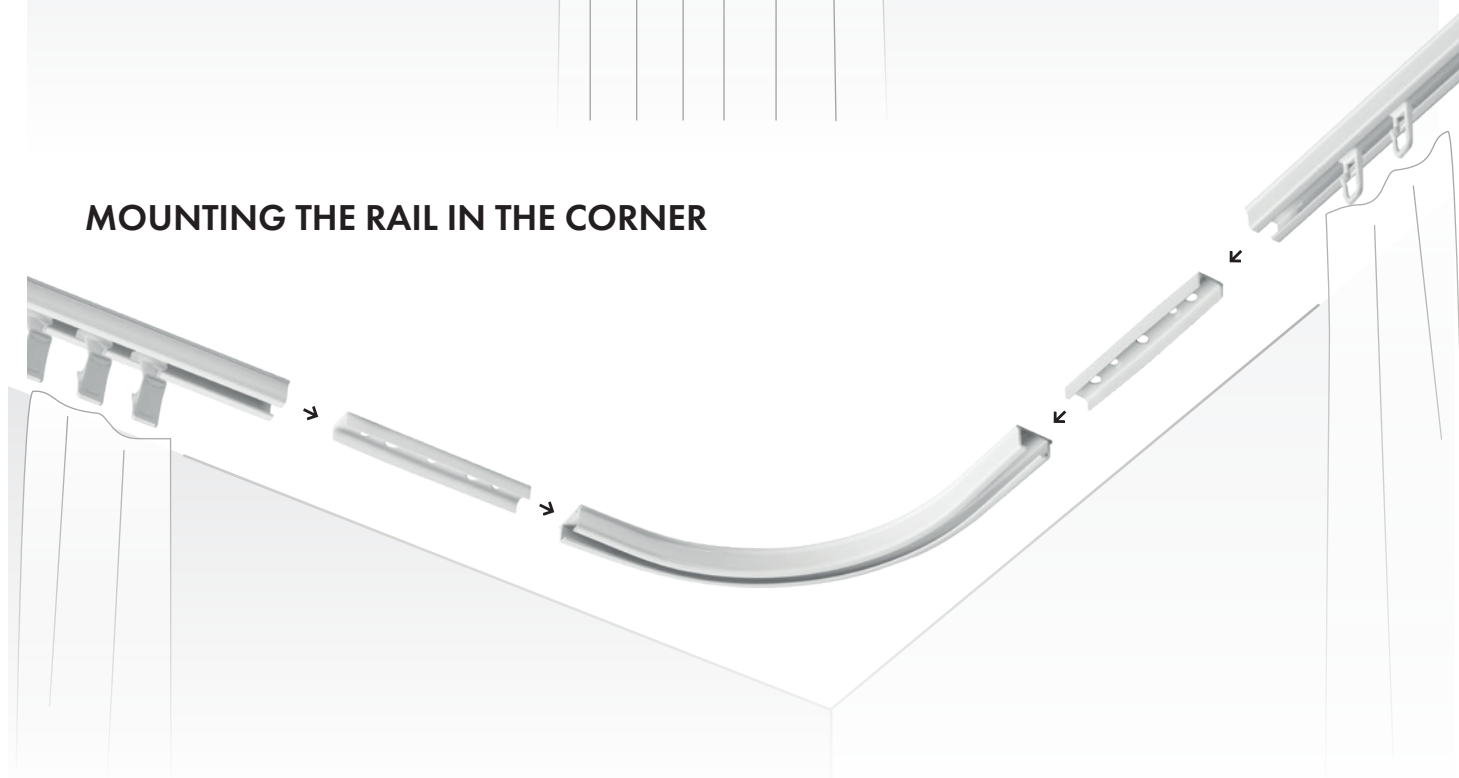

PRIMELINE 1

PRIMELINE 2

PRIMELINE 1

SINGLE TRACK SYSTEM

SPECIFICATION

- Available lengths: 150/ 200/ 250/ 300 cm
- Tracks can be easily cut to size or joined for extended lengths
- Pre-drilled mounting holes: spaced every 50 cm
- Suitable for use with both curtain gliders (hooks) and curtain clips
- Colour: Gloss White – RAL 9016

DIMENSIONS

MOUNTING THE RAIL ABOVE THE WINDOW

MOUNTING THE RAIL IN THE CORNER

PRIMELINE 2

DOUBLE TRACK SYSTEM

SPECIFICATION

- Available lengths: 150/ 200/ 250/ 300 cm
- Tracks can be easily cut to size or joined for extended lengths
- Pre-drilled mounting holes: spaced every 50 cm
- Suitable for use with both curtain gliders (hooks) and curtain clips
- Colour: Gloss White – RAL 9016