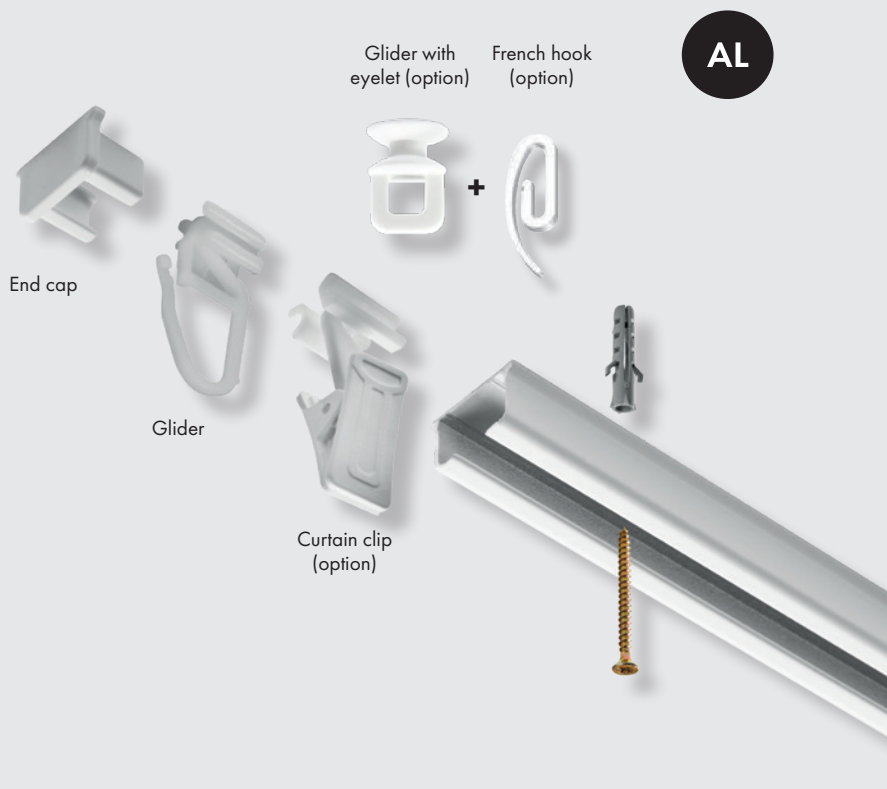

PRIMELINE 1

PRIMELINE 2

PRIMELINE 1

SINGLE TRACK SYSTEM

SPECIFICATION

- Available lengths: 150/ 200/ 250/ 300 cm
- Tracks can be easily cut to size or joined for extended lengths
- Pre-drilled mounting holes: spaced every 50 cm
- Suitable for use with both curtain gliders (hooks) and curtain clips
- Colour: Gloss White – RAL 9016

DIMENSIONS

MOUNTING THE RAIL ABOVE THE WINDOW

MOUNTING THE RAIL IN THE CORNER

PRIMELINE 2

DOUBLE TRACK SYSTEM

SPECIFICATION

- Available lengths: 150/ 200/ 250/ 300 cm
- Tracks can be easily cut to size or joined for extended lengths
- Pre-drilled mounting holes: spaced every 50 cm
- Suitable for use with both curtain gliders (hooks) and curtain clips
- Colour: Gloss White – RAL 9016